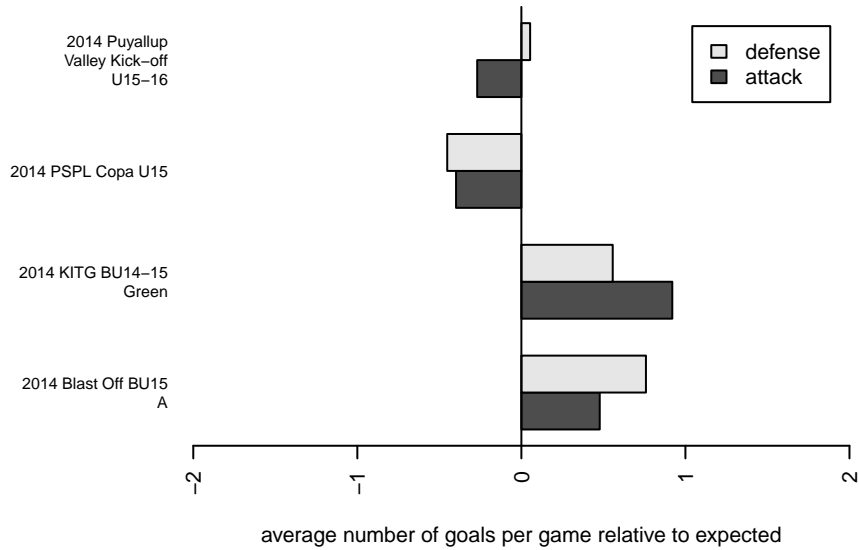

FPSC Strikers B99

Franklin Pierce SC
 Tacoma, WA
 B99 total strength=1101
 attack=3.58 defense=2.25
 fall league = PSPL Copa U15

alt names used:
 FPSC Strikers '99
 FPSC Strikers
 FPSC Fury Strikers B99
 FPSC -Rec Strikers
 FPSC -Rec Strikers B99

Venues played:
 2014 KITG BU14-15 Green
 2014 Blast Off BU15 A
 2014 Puyallup Valley Kick-off U15-16
 2014 PSPL Copa U15

FPSC Strikers B99
 Dots are actual minus expected GF (blue circles) and GA (red triangles).
 Blue line is smoothed change in attack strength. Red is smoothed change in defense strength.

**attack and defense variance (black dot)
relative to other teams
and top 10 in region**

**attack and defense rating
relative to others at age
and all opponents in last 13 months**

Performance relative to 13 month average