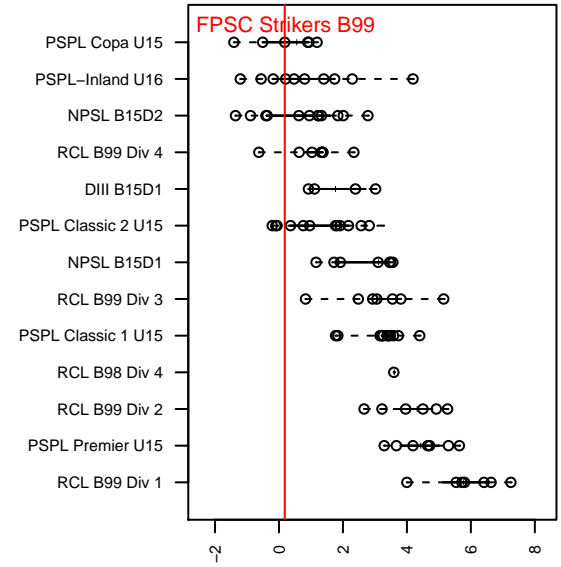

FPSC Strikers B99

Franklin Pierce SC
 Tacoma, WA
 B99 total strength=1101
 attack=3.58 defense=2.25
 fall league = PSPL Copa U15

alt names used:
 FPSC Strikers '99
 FPSC Strikers
 FPSC Fury Strikers B99
 FPSC -Rec Strikers
 FPSC -Rec Strikers B99

Venues played:
 2014 KITG BU14-15 Green
 2014 Blast Off BU15 A
 2014 Puyallup Valley Kick-off U15-16
 2014 PSPL Copa U15

FPSC Strikers B99
 Dots are actual minus expected GF (blue circles) and GA (red triangles).
 Blue line is smoothed change in attack strength. Red is smoothed change in defense strength.

**attack and defense variance (black dot)
relative to other teams
and top 10 in region**

**attack and defense rating
relative to others at age
and all opponents in last 13 months**

Performance relative to 13 month average